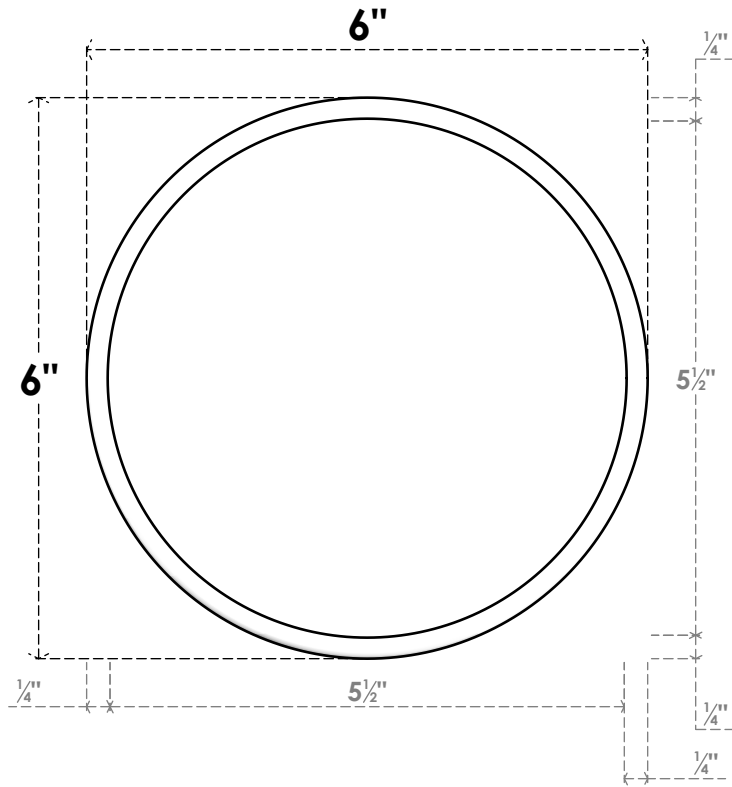

# ROSP060X060X050GRY05

6"W X 6"H X 1/2"P STANDARD GRAYSON ROSETTE WITH ROUNDED EDGE, ARCHITECTURAL GRADE PVC

**FRONT**

**SIDE**

EKENA MILLWORK  
2300 WEST MAIN ST.  
CLARKSVILLE, TX 75426  
TOLL FREE: 866-607-0453  
WWW.EKENAMILLWORK.COM

**NOTES**

1. INSTALLATION TO BE COMPLETED IN ACCORDANCE WITH MANUFACTURER'S SPECIFICATIONS.
2. DRAWING MAY NOT BE TO SCALE
3. THIS DRAWING IS INTENDED FOR DESIGN AND PLANNING PURPOSES ONLY.
4. ALL INFORMATION CONTAINED HEREIN WAS CURRENT AT THE TIME OF DEVELOPMENT BUT MUST BE REVIEWED AND APPROVED BY THE PRODUCT MANUFACTURER TO BE CONSIDERED ACCURATE.
5. ARCHITECTURAL GRADE PVC PRODUCTS ARE MADE FROM EXPANDED CELLULAR PVC AND COME NATURALLY WHITE BUT MAY BE PAINTED