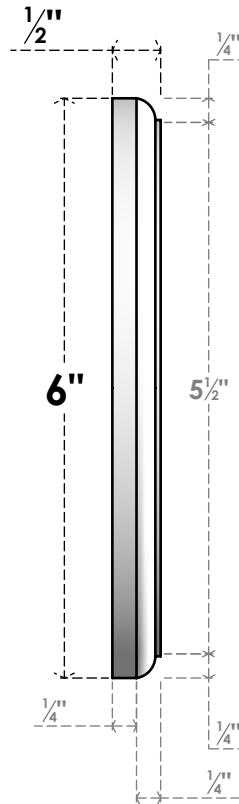

# ROSP060X060X050GRY05

6"W X 6"H X 1/2"P STANDARD GRAYSON ROSETTE WITH ROUNDED EDGE, ARCHITECTURAL GRADE PVC

**FRONT**

**SIDE**

EKENA MILLWORK  
2300 WEST MAIN ST.  
CLARKSVILLE, TX 75426  
TOLL FREE: 866-607-0453  
WWW.EKENAMILLWORK.COM

**NOTES**

1. INSTALLATION TO BE COMPLETED IN ACCORDANCE WITH MANUFACTURER'S SPECIFICATIONS.
2. DRAWING MAY NOT BE TO SCALE
3. THIS DRAWING IS INTENDED FOR DESIGN AND PLANNING PURPOSES ONLY.
4. ALL INFORMATION CONTAINED HEREIN WAS CURRENT AT THE TIME OF DEVELOPMENT BUT MUST BE REVIEWED AND APPROVED BY THE PRODUCT MANUFACTURER TO BE CONSIDERED ACCURATE.
5. ARCHITECTURAL GRADE PVC PRODUCTS ARE MADE FROM EXPANDED CELLULAR PVC AND COME NATURALLY WHITE BUT MAY BE PAINTED